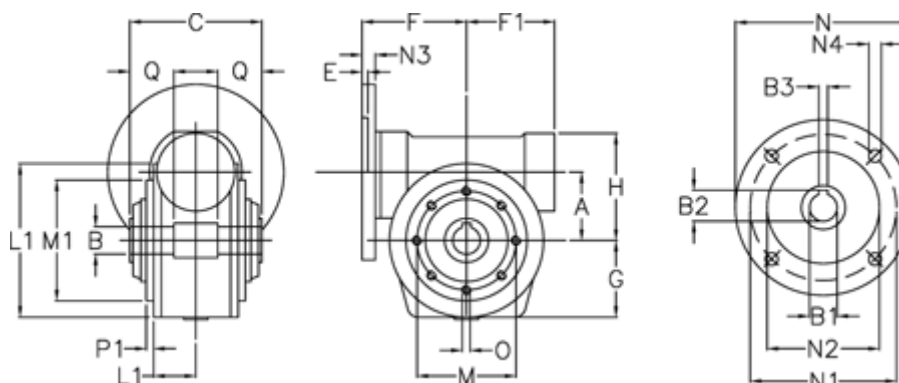

Article number: 3918044007722

Description: Worm gear with st. steel hollow shaft
VF 44 EP-P-7- 63B5

Measures

a	= 44.6	F1	= 54	N1	= 115
B	= 18	g	= 51	N2	= 95
B1 E7	= 11	H	= 71	N3	= 10.5
B2	= 12.8	L	= 80.0	N4	= 9.5
B3 H9	= 4	L1	= 35.0	O	= M6x8
C	= 64	M	= 65	P1	= 2.0
E	= 2.0	M1	= 50	Q	= 24.5
F	= 65	N	= 140		